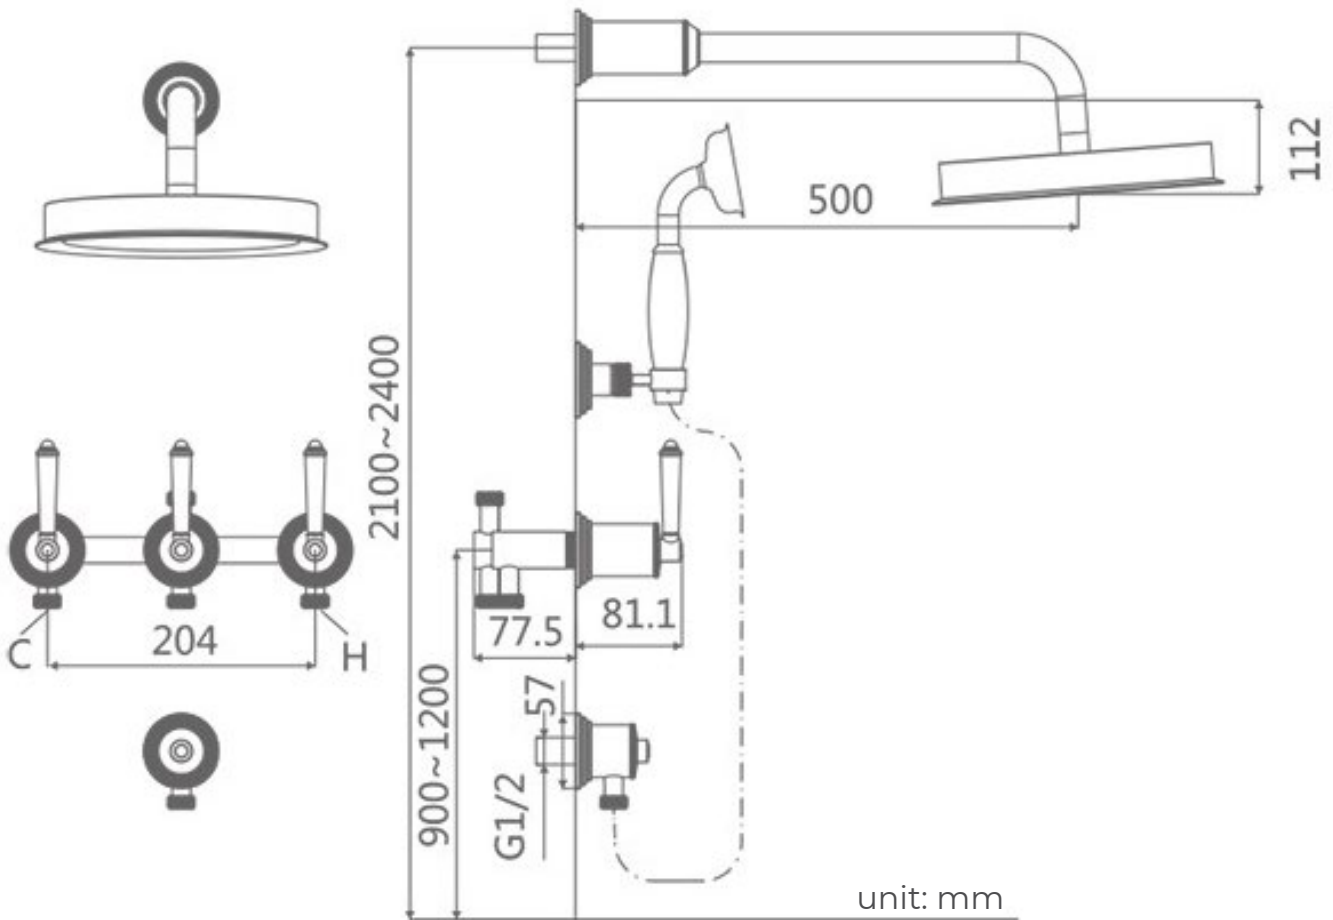

## NAPLES LUXURY GOLD SHOWER SET WITH HAND SHOWER & MIXER SPECIFICATIONS

Type : Bath & Shower Faucet  
 Type : Fixed Support Type  
 Type of cold/hot water control : Double control faucet  
 Feature : Thermostatic valves  
 Valve core material : Ceramic  
 Type : Fixed bracket type  
 Surface treatment : Polished  
 Styling : Contemporary  
 Installation type : wall mounted  
 Number of handles : Triple handle  
 Surface finish : Brass  
 Size : 131-200mm

**Specifications**

All dimensions and specifications are nominal and may vary. Use actual products for accuracy in critical situations.